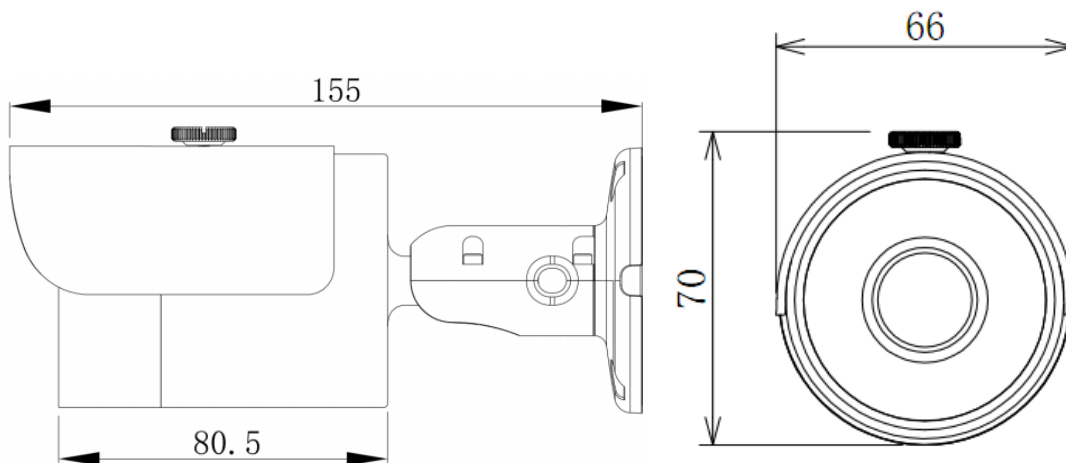

EW-W921AHZ49

1.3Megapixel Full HD Network Small IR-Bullet Camera

Features

- 1/3" 1.3Megapixel progressive scan CMOS
- H.264 & MJPEG dual-stream encoding
- Max 25/30fps@1.3 (1280 X 960)
- DWDR, Day/Night (ICR), AWB, AGC, BLC
- Multiple network monitoring: Web viewer, CMS (DSS/PSS) & DMSS
- 3.6mm fixed lens (6mm optional)
- Max. IR LEDs Length 30m
- IP66, PoE

EW-W921AHZ49

Technical Specifications

Model	EW-W921AHZ49	
Camera		
Image Sensor	1/3" 1.3Megapixel progressive scan CMOS	
Effective Pixels	1280(H)x960(V)	
Scanning System	Progressive	
Electronic Shutter Speed	Auto/Manual 1/3s~1/30000s	
Min. Illumination	Color: 0.8Lux/F2.1; 0Lux/F2.1 (IR on)	
S/N Ratio	More than 50dB	
Video Output	N/A	
Camera Features		
Max. IR LEDs Length	30m	
Day/Night	Auto(ICR) / Color / B/W	
Backlight Compensation	BLC /HLC /DWDR	
White Balance	Auto/Manual	
Gain Control	Auto/Manual	
Noise Reduction	3D	
Privacy Masking	Up to 4 areas	
Lens		
Focal Length	3.6mm (6mm optional)	
Max Aperture	F2.1(F2.6)	
Focus Control	Manual	
Angle of View	H: 71.9°/45.3°	
Lens Type	Fixed lens	
Mount Type	Board-in Type	
Video		
Compression	H.264H/H.264B/H.264/ MJPEG	
Resolution	1.3M(1280 x 960)/720P(1280×720)/D1(704×576/704×480) /CIF(352×288/352×240)	
Frame Rate	Main Stream	1.3M/720P(1 ~ 25/30fps)
	Sub Stream	D1/CIF(1 ~ 25/30fps)
Bit Rate	H.264H: 4Kbps ~ 8192Kbps	
Audio		
Compression	N/A	
Interface	N/A	
Network		
Ethernet	RJ-45 (10/100Base-T)	
Wi-Fi	N/A	
Protocol	IPv4/IPv6, HTTP, HTTPS, TCP/IP, UDP, UPnP, ICMP, IGMP, RTSP, RTP, SMTP, NTP, DHCP, DNS, PPPOE, DDNS, FTP, IP Filter, QoS	
Compatibility	ONVIF, CGI	
Max. User Access	20 users	
Smart Phone	iPhone, iPad, Android, Windows Phone	

EW-W921AHZ49

Auxiliary Interface	
Memory Slot	N/A
RS485	N/A
Alarm	N/A
PIR Sensor Range	N/A
General	
Power Supply	DC12V, PoE (802.3af)
Power Consumption	Max 4W
Working Environment	-30°C~+60°C, Less than 95%RH
Ingress Protection	IP66
Vandal Resistance	N/A
Dimensions	Φ70mm×66mm×155mm
Weight	0.42Kg